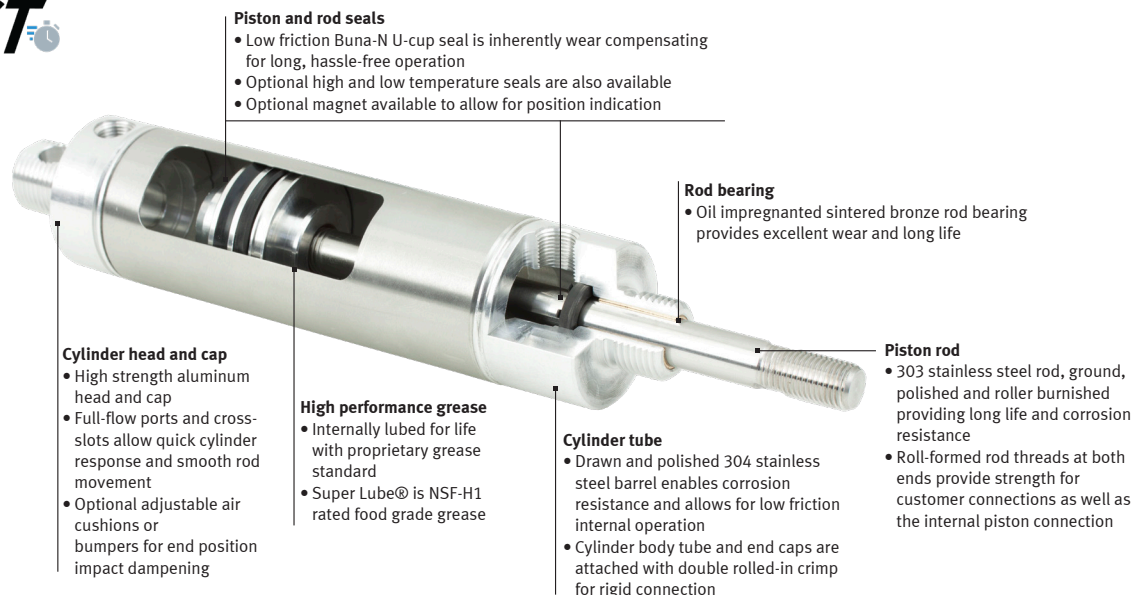

# Interchangeable inch round air cylinder F-series

**FABCO-AIR**  
A member of Festo Group

## Common configurations in stock and available now.

Nose mount, axial port		Piston diameter					Single acting, spring return		Piston diameter		
		3/4"	1 1/16"	1 1/4"	1 1/2"	2"			3/4"	1 1/16"	
	Stroke length [inches]	1/2"	F-0750D01-00I	F-1062D01-00I	F-1062D01-00I			Nose Mount	1"	F-0750S01-01A	F-1062S01-01A
		1"	F-0750D01-01A	F-1062D01-01A	F-1250D01-01A	F-1500D01-01A	F-2000D01-01A	Rear pivot	1"	F-0750S02-01A	F-1062S02-01A
		1 1/2"	F-0750D01-01I	F-1062D01-01I		F-1500D01-01I					
		2"	F-0750D01-02A	F-1062D01-02A	F-1250D01-02A	F-1500D01-02A	F-2000D01-02A				
		3"	F-0750D01-03A	F-1062D01-03A	F-1250D01-03A	F-1500D01-03A	F-2000D01-03A				
		4"	F-0750D01-04A	F-1062D01-04A	F-1250D01-04A	F-1500D01-04A	F-2000D01-04A				
		5"		F-1062D01-05A	F-1250D01-05A	F-1500D01-05A	F-2000D01-05A				
	6"				F-1500D01-06A	F-2000D01-06A					

#### Available configuration options:

- Stainless steel end caps
- POM end caps
- Viton seals
- Axial supply port
- Non-rotating piston rod
- Bumper or adjustable air cushions
- Threaded nose mount, rear pivot, front block, trunnion mounting
- Magnetic piston for positioning sensing
- Piston rod & rod thread extensions

#### Available accessories

- Swivel clevis brackets
- Mounting nuts
- Foot mount bracket
- Rod clevis
- Magnetic sensor with LED (Dovetail style)
  - Sourcing PNP 6-24 V DC
  - Sinking NPN 6-24 V DC
- Sensor mounting bracket