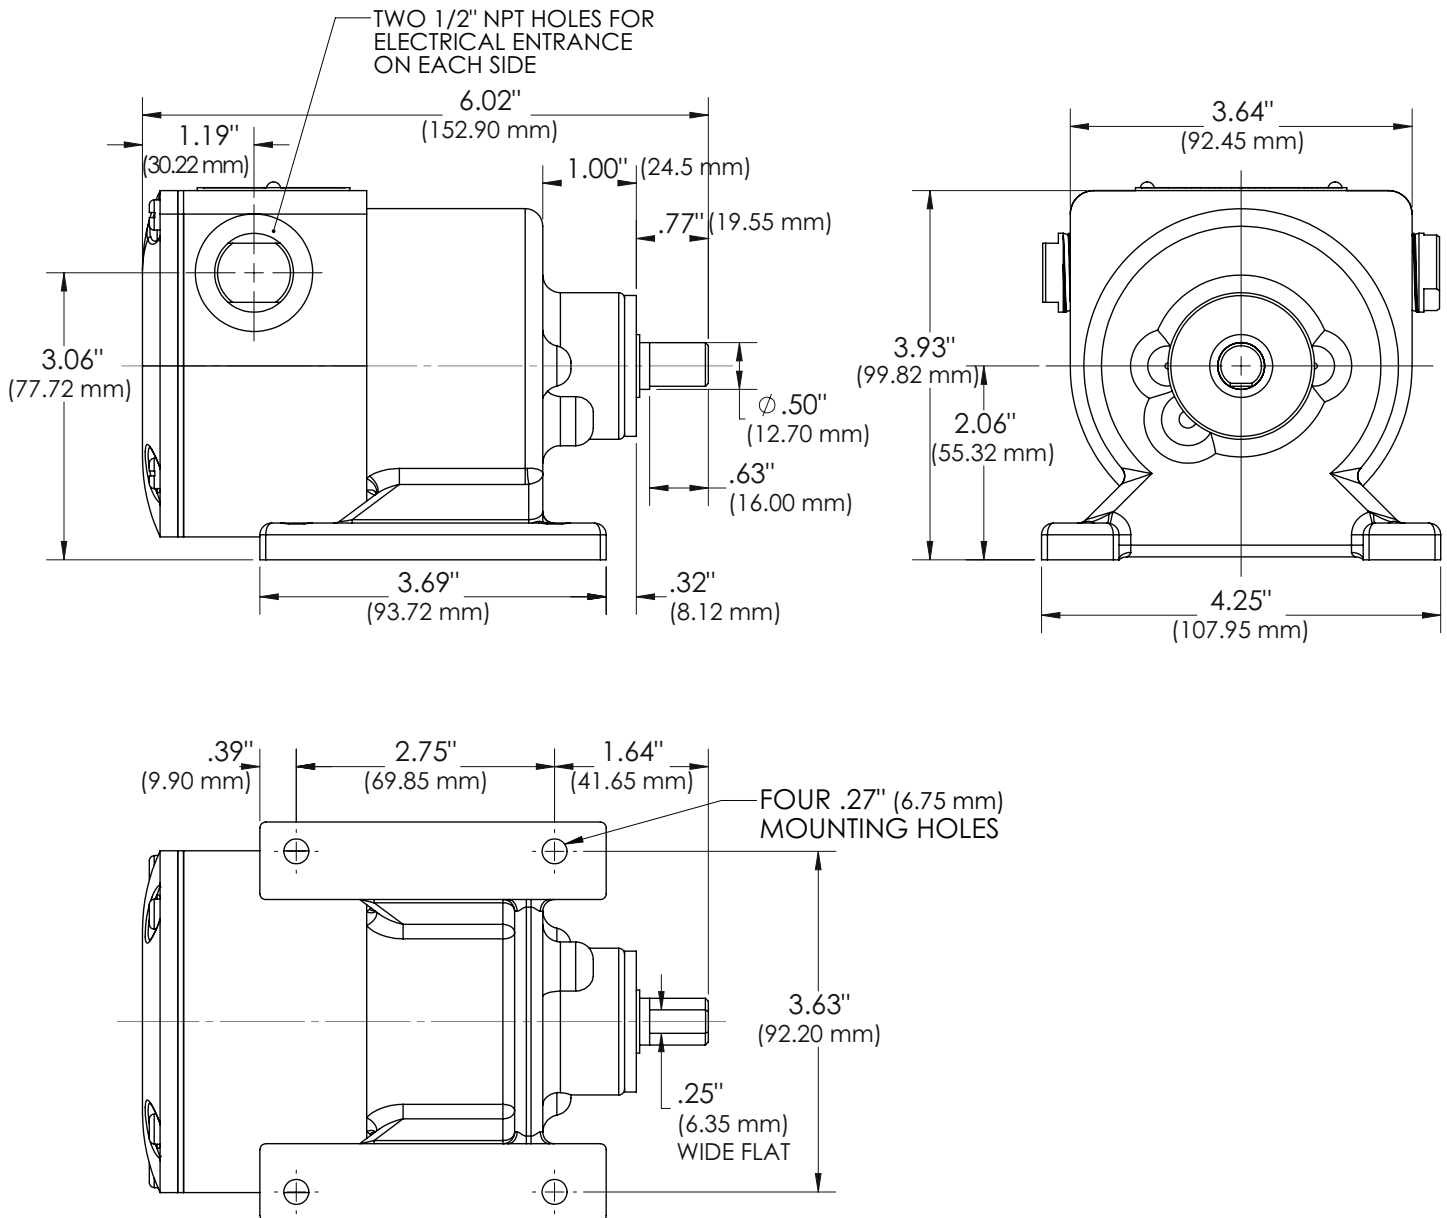

2100 Series – Base Mount

2100 Series – Flange Mount